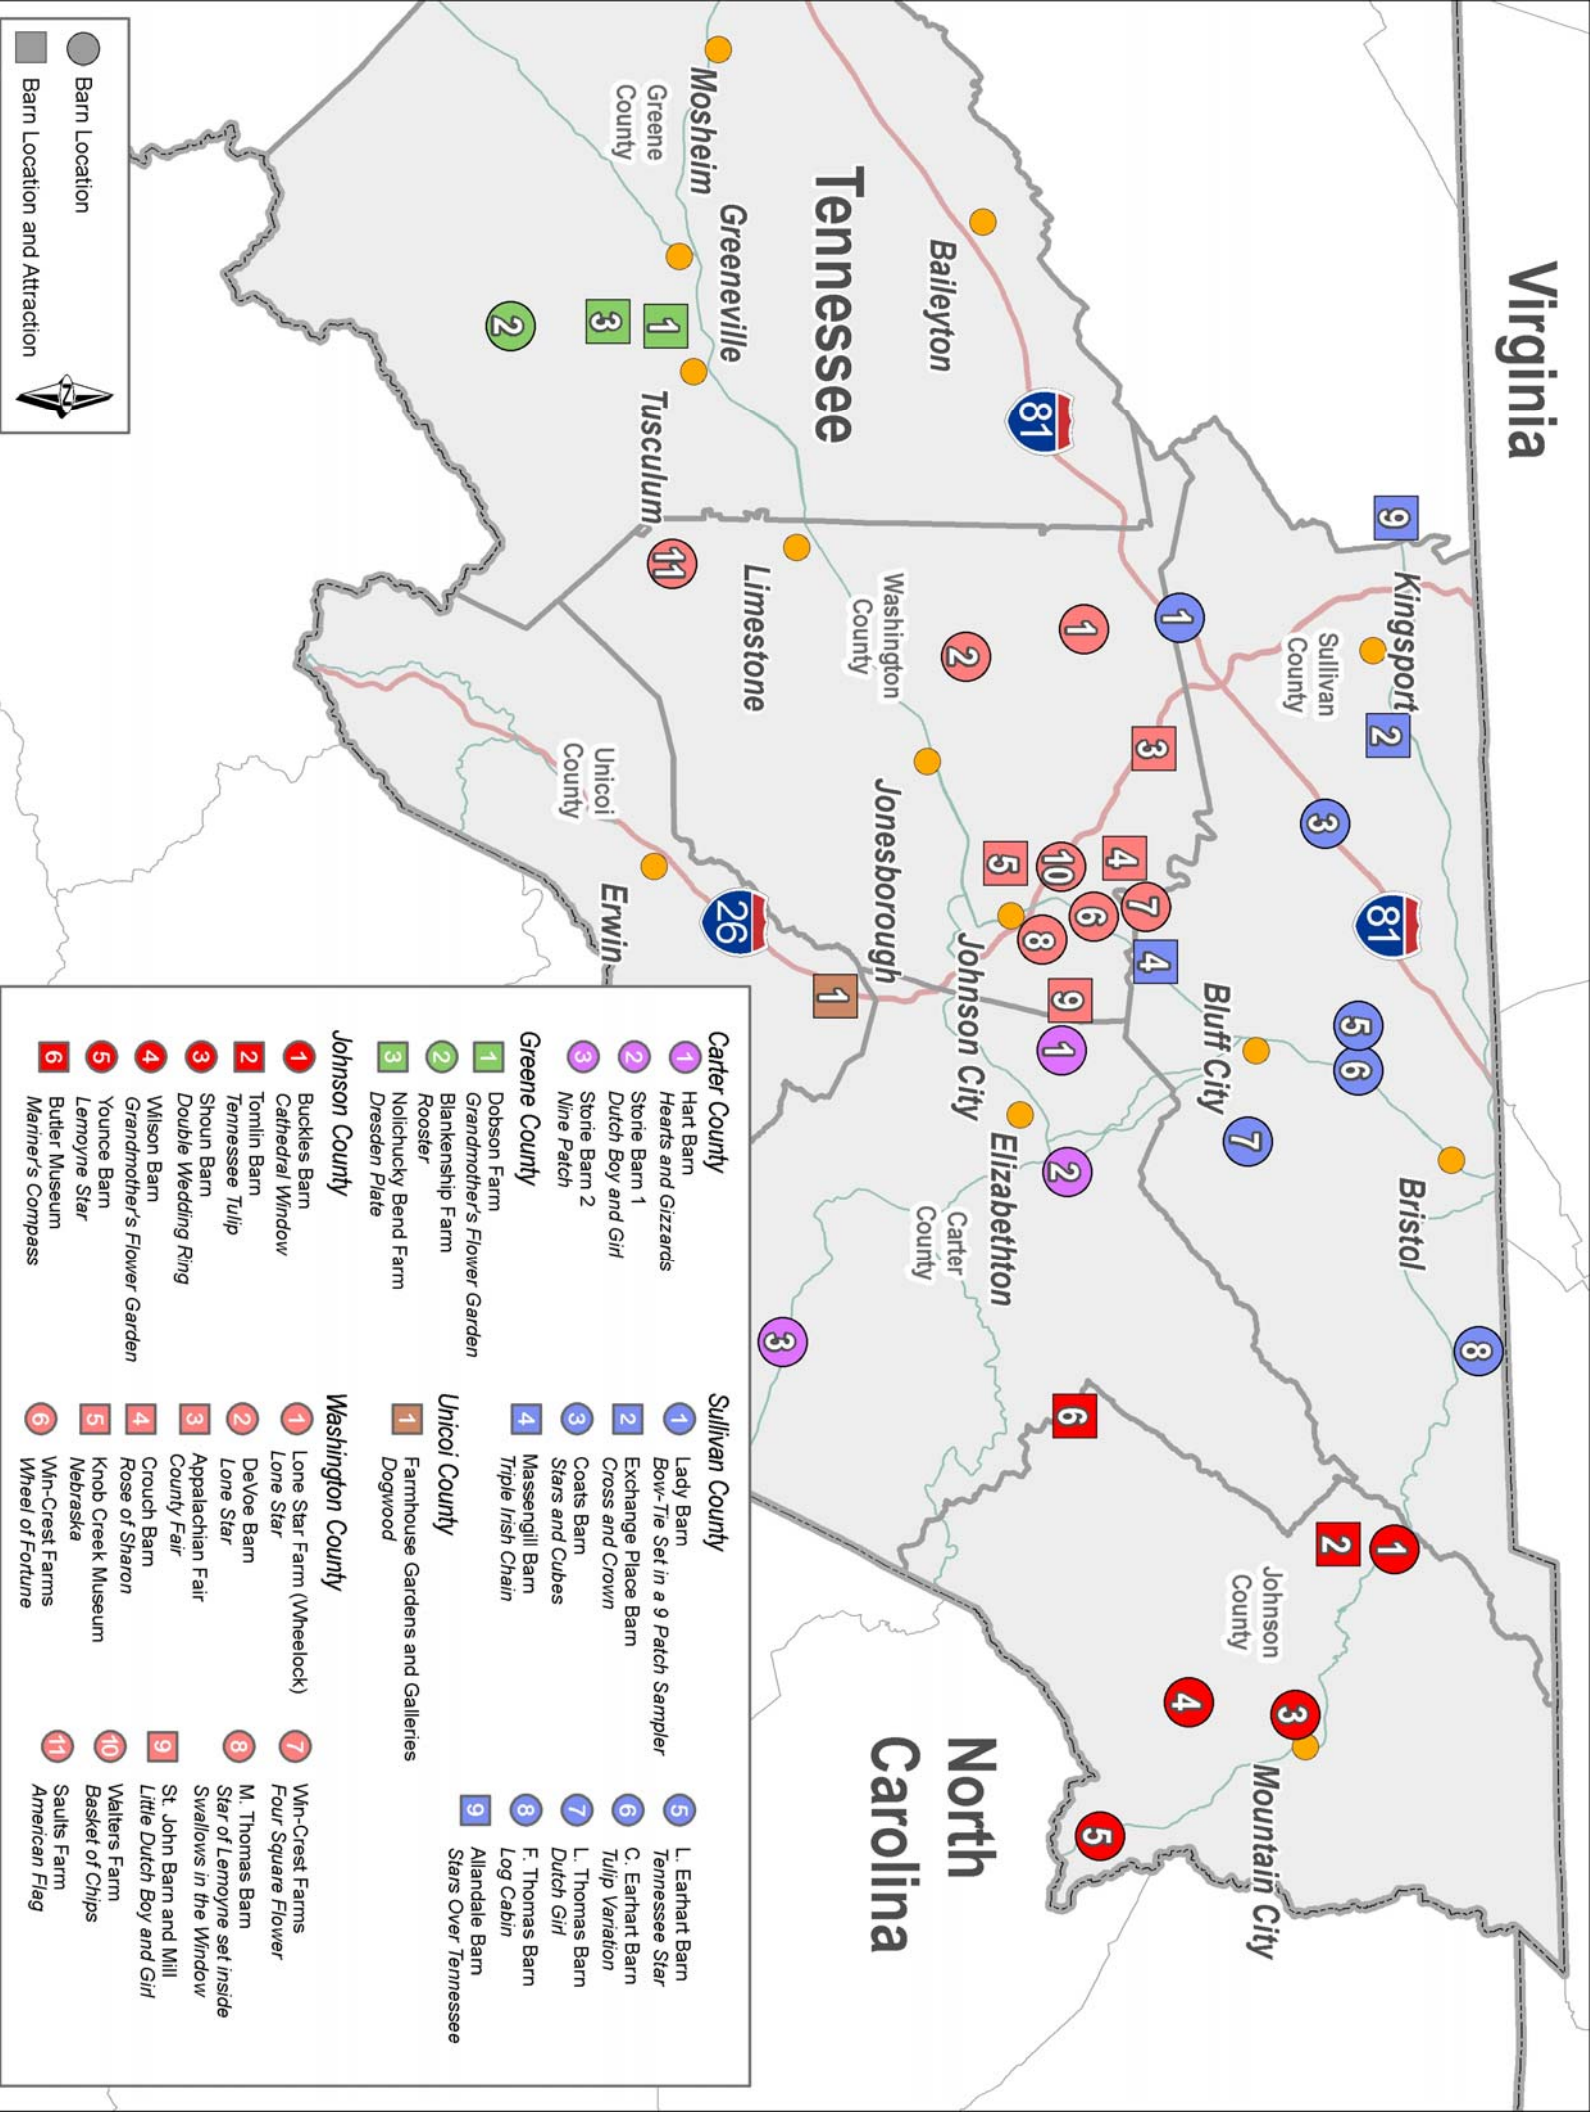

Virginia

North Carolina

Tennessee

 Barn Location
 Barn Location and Attraction

Carter County

- 1 Hart Barn
- 2 Hearts and Gizzards
- 3 Stone Barn 1
- 4 Dutch Boy and Girl
- 5 Stone Barn 2
- 6 Nine Patch

Greene County

- 1 Dobson Farm
- 2 Grandmother's Flower Garden
- 3 Blankenship Farm
- 4 Rooster
- 5 Nolichucky Bend Farm
- 6 Dresden Plate

Johnson County

- 1 Buckles Barn
- 2 Cathedral Window
- 3 Tomlin Barn
- 4 Tennessee Tulip
- 5 Shoun Barn
- 6 Double Wedding Ring
- 7 Wilson Barn
- 8 Grandmother's Flower Garden
- 9 Younce Barn
- 10 Lemoyne Star
- 11 Butler Museum
- 12 Mariner's Compass

Sullivan County

- 1 Lady Barn
- 2 Bow-Tie Set in a 9 Patch Sampler
- 3 Exchange Place Barn
- 4 Cross and Crown
- 5 Coats Barn
- 6 Stars and Cubes
- 7 Massengill Barn
- 8 Triple Irish Chain

Unicoi County

- 1 Farmhouse Gardens and Galleries
- 2 Dogwood

Washington County

- 1 Lone Star Farm (Wheclock)
- 2 Lone Star
- 3 DeVoe Barn
- 4 Lone Star
- 5 Appalachian Fair
- 6 County Fair
- 7 Crouch Barn
- 8 Knob of Sharon
- 9 Knob Creek Museum
- 10 Nebraska
- 11 Wm-Crest Farms
- 12 Wheel of Fortune
- 13 L. Earhart Barn
- 14 Tennessee Star
- 15 C. Earhart Barn
- 16 Tulip Variation
- 17 L. Thomas Barn
- 18 Dutch Girl
- 19 F. Thomas Barn
- 20 Log Cabin
- 21 Allandale Barn
- 22 Stars Over Tennessee
- 23 Wm-Crest Farms
- 24 Four Square Flower
- 25 M. Thomas Barn
- 26 Star of Lemoyne set inside Swallows in the Window
- 27 St. John Barn and Mill
- 28 Little Dutch Boy and Girl
- 29 Walters Farm
- 30 Basket of Chips
- 31 Sauls Farm
- 32 American Flag